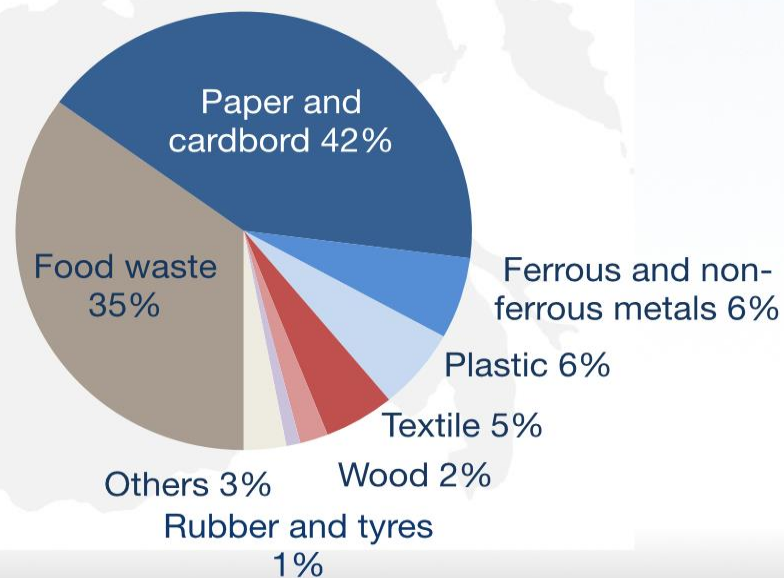

Ситуация с отходами в России

90 bln. t
accumulated
(MSW + Industrial)
2 000 000 Ha
Under legal and
illegal landfills

3,5
bln.t/year

MSW
+3% annually

40 mln.t/year

MSW components

A young woman with brown hair tied back, wearing a dark blue t-shirt with white stars, smiles while holding a clear plastic water bottle with a red cap. She stands in front of two recycling bins: a yellow one on the left and a blue one on the right. The background is a lush green wall of foliage.